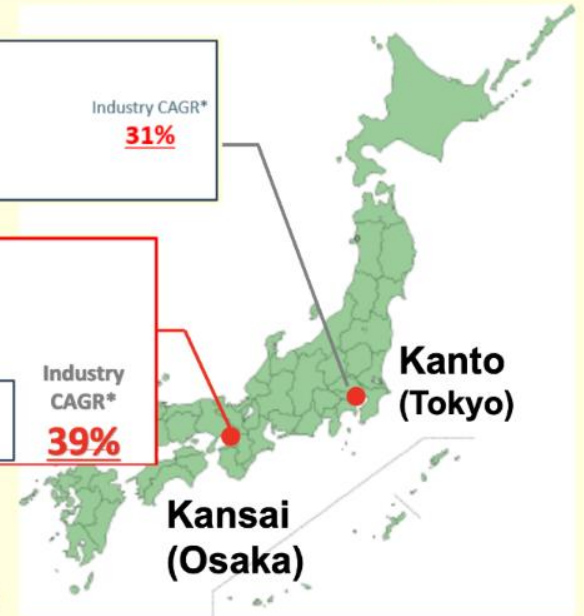

Why Osaka?

- Osaka is another hub in Japan
- More networks to be invited to Osaka
- A good place to visit, not only for business but entertainment!

DC, CLS and various Submarine Cable are concentrated in Kansai(Osaka) and Kanto(Tokyo)

Tokyo

IXP: 4 IXP = JPNAP, BBIX, JPIX, EIE
 Total Speed: **87.4**Tbps
 Total ASN: **522**ASN

Industry CAGR*
31%

Osaka

IXP: 5 IXP = JPNAP, BBIX, JPIX, EIE, MegalX
 Total Speed: **32.3**Tbps
 Total ASN: **185**ASN

APAC Top Five Metros by Industry*

Telecommunications : 5 th Place	Content & digital Media : 5 th Place
Cloud & IT Services : 5 th Place	Energy & Utility : 2 nd Place

Industry CAGR*
39%

* By Equinix GXI2024 Traffic analysis Global and by regions