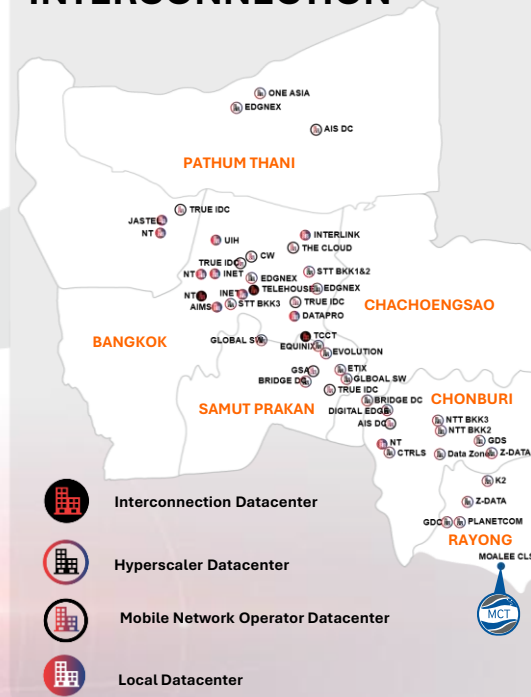

DATA CENTERS INTERCONNECTION

Robust high-speed fiber network connecting leading data centers in Thailand. Offering , SDN-MPLS, DWDM, and IP Transit.