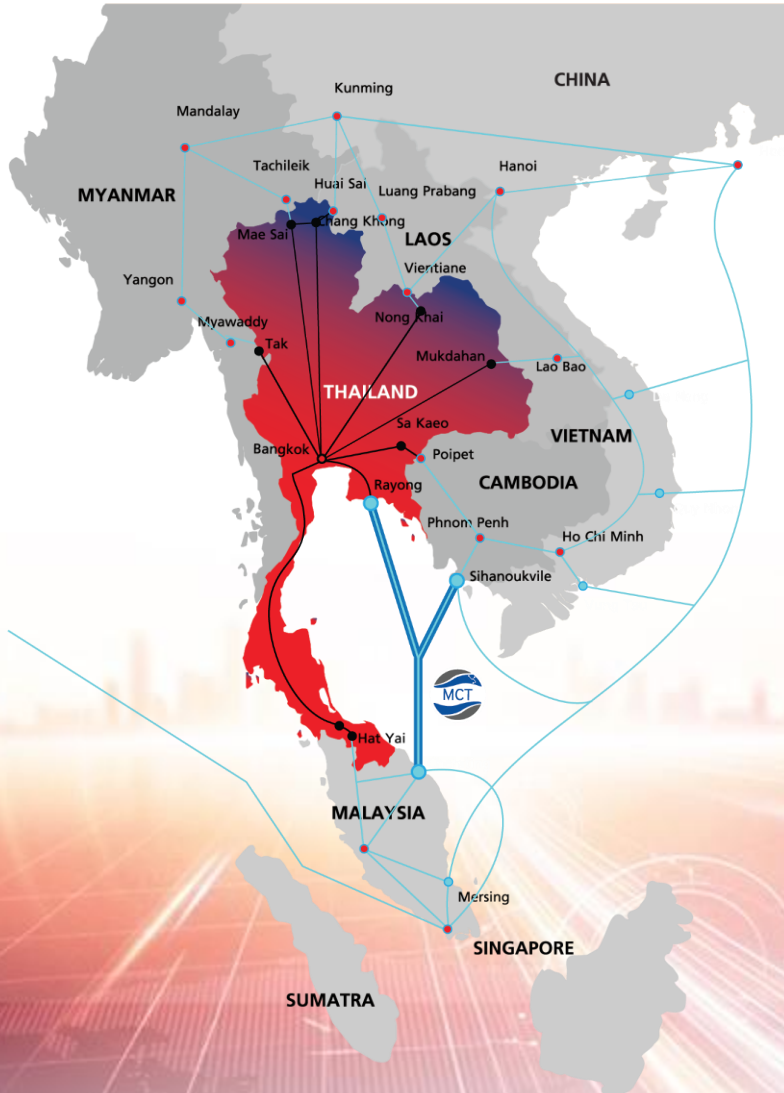

ASEAN CONNECTIVITY

Strengthen the seamless Cross-Border between Thailand-Southeast Asia Region for Sustainable Regional Growth.

DIVERSE ROUTING SUPPORT

- **100% Fully Protected Terrestrial** via China-Vietnam-Laos-Myanmar-Thailand-Malaysia-Singapore.
- **Subsea Cable Solutions** to China, Japan, Malaysia, Singapore, Hong Kong, Philippines and etc.

32,000++ KMs
FIBER FOOTPRINT

TERRESTRIAL &
SUBMARINE NETWORK

30+ DCs
INTERCONNECTION

52 PROVINCES
COVERAGE

113 AREA
INDUSTRIAL ESTATES

30+ DCs
INTERCONNECTION

EMPOWER YOUR BUSINESS WITH OUR RESILIENT NETWORK

- SUPERIOR PERFORMANCE NETWORK VIA 100% FIBER OPTIC
- FULLY PROTECTED TERRESTRIAL & SUBMARINE NETWORK
- OWN INTERNET GATEWAY & SUBMARINE CABLE SYSTEM
- CUSTOMER-DRIVEN WITH TAILOR-MADE SOLUTIONS

24x7 SUPPORT

1613

NOC@SYMPHONY.NET.TH

Peering Provider
Verified Gold

Asian Telecom
Awards 2024